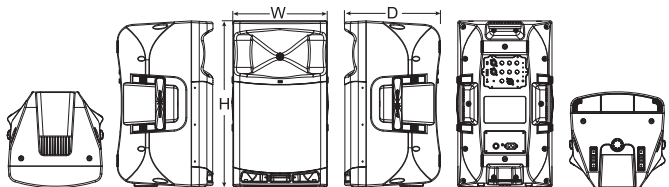

MA12

1600W
Watts Peak

Dimension(W×H×D):345×610×352mm

SPECIFICATION

Frequency Response (-6dB anechoic chamber)	50Hz-20KHz
Maximum Calculated SPL/1M (Continuous/Peak)	125dB/131dB
LF Driver	Customized driver, 2.5"voice coil
HF Driver	Customized driver, 1.0"exit, 1.4"voice coil
Horizontal Coverage Angle (Symmetrical)	80°
Vertical Coverage Angle (Symmetrical)	50°
AMPLIFIER	
Amplifier Circuitry	Class D
Power (Peak)	1600W
Frequency Response (1W 8Ω 2ch)	20Hz-20KHz(±1dB)
Intermodulation Distortion	<0.05%
Total Harmonic Distortion	<0.05%
Protection	DC protection, short circuit protection, overheat protection, input overload protection, output overload protection, soft startup protection, overvoltage protection, undervoltage protection
Cooling System	Air convection
DSP	
Processor	96KHz signal sampling frequency, 24bit precision
Crossover	Controlled by DSP
Output / Input	
Signal Input	2×female XLR(Mono jack 6.35), 1×wireless bluetooth, 1×Mini jack 3.5
Signal Output	1× male XLR
Power Input	IEC power connector
AC Power Operating Range	100-240V (±10%, 50/60Hz)
Cabinet	
Monitor function	Symmetrical 45° monitor angle
Cabinet Material	New polypropylene composite material
Pole Mount	Φ35mm
Dimension (W×H×D)	345x610x352mm
Net Weight	14.0Kg

PRODUCT PROFILE

MA12 full range DSP-controlled speaker, is molded and made from new polypropylene composite material, with fashionable design and supreme performance. Audiocenter BrainCore™ Technology, provides the best sound quality by analyzing and processing input signal, integrated Class D amplifier and DSP module optimally, improving the audio performance of the system significantly. Built-in Bluetooth, link with various smart devices easily.

MA12 can be used as PA speakers and stage monitor. There are multiple ways of mounting and installation, for example, pole mount with a three-feet stand, or hanging installation.

SUGGESTED APPLICATION

Multi-functional meeting room