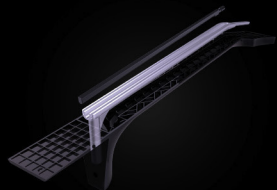

/ENYA MUSIC
/Enya Music USA

 ENYA MUSIC

X4
When you
see
imagined
PRO

User Guide

R.S.B. Carbon

The top is made of 95% carbon fiber composite, which can transfer string vibration into phenomenal acoustic performance, dynamic and balanced.

Aluminium Reinforced

The neck is made of carbon fiber composite, but reinforced with an aluminum rod inside so that it won't bend over time.

Acoustic Elevated Neck

This elevated neck design releases the pressure to the top created by the fretboard from the 14th fret and up. The vibration of the top is drastically enhanced.

Pickup.

AcousticPlus®

Neck.

Aluminium-Reinforced
Carbon Fiber Neck

Strings.

Elixir® 16052

Neck Construction.

Bolted Elevated Neck