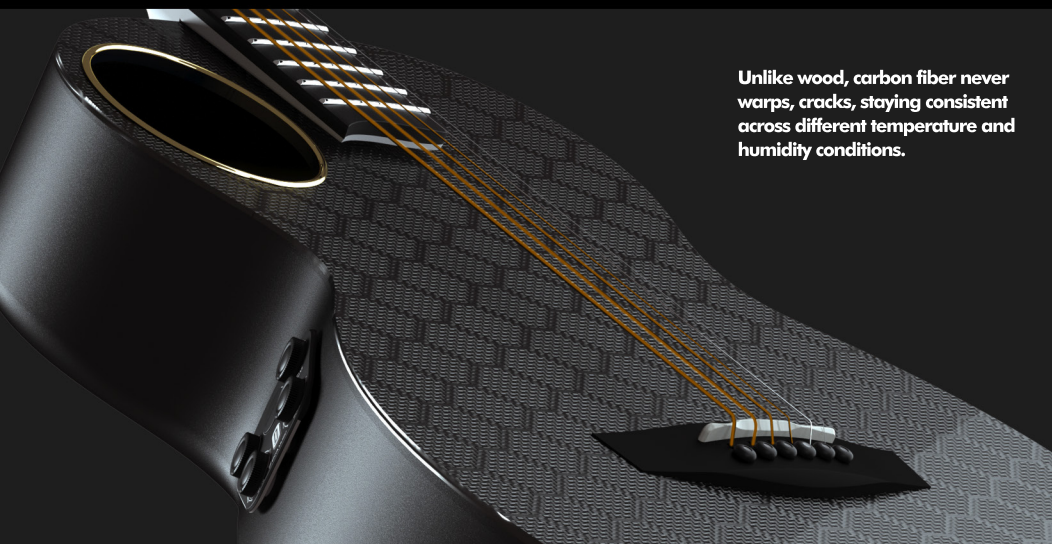

Unlike wood, carbon fiber never warps, cracks, staying consistent across different temperature and humidity conditions.