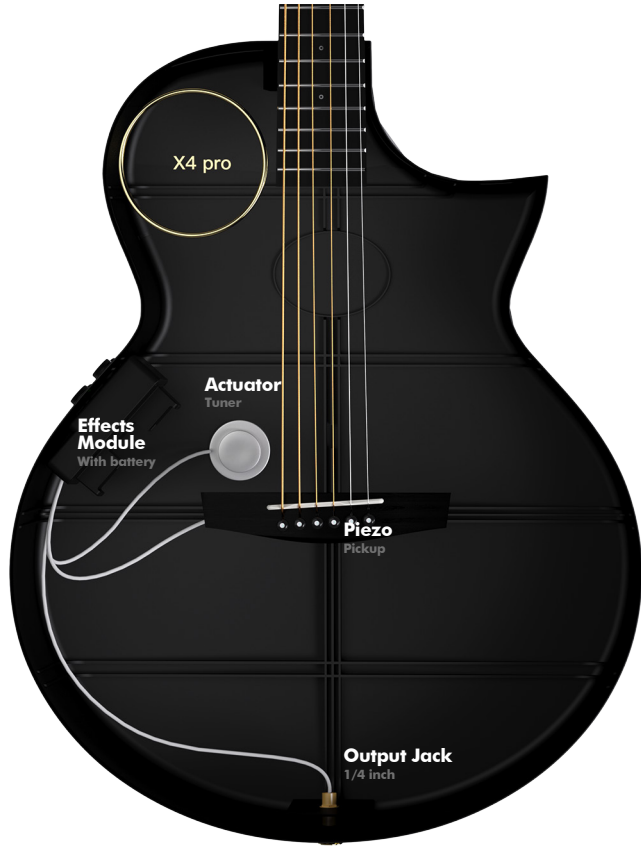

Charging & Battery

The X4 Pro AcousticsPlus® guitar comes with an installed **18650** rechargeable battery. USB charging cable is included.

Connect the guitar to any USB power source like a phone charger to charge the AcousticPlus system.

The battery could last for **15** hours for stage performing, **8** hours for AcousticPlus® only, once fully charged. And it would take **6** hours to fully charge the battery.

The Specs

of X4 Pro

Size.

41' Plus AJ
36' Mini

Nut.

TUSQ® Nut
TUSQ® Saddle

Top.

R.S.B.
Carbon Fiber Composite

Nut Width.

1.69"

Back & Sides.

Integrated Casting
Carbon Fiber Composite
with Matte Finish

Scale Length.

41' Pro; 25.6"
36' Mini: 23.6"

Bracing.

Multi-Layer Hive-Shape
Carbon Fiber

Pickup.

AcousticPlus®

Neck.

Aluminium-Reinforced
Carbon Fiber Neck

Strings.

Elixir® 16052

Neck Construction.

Bolted Elevated Neck

Case.

Deluxe Hardshell