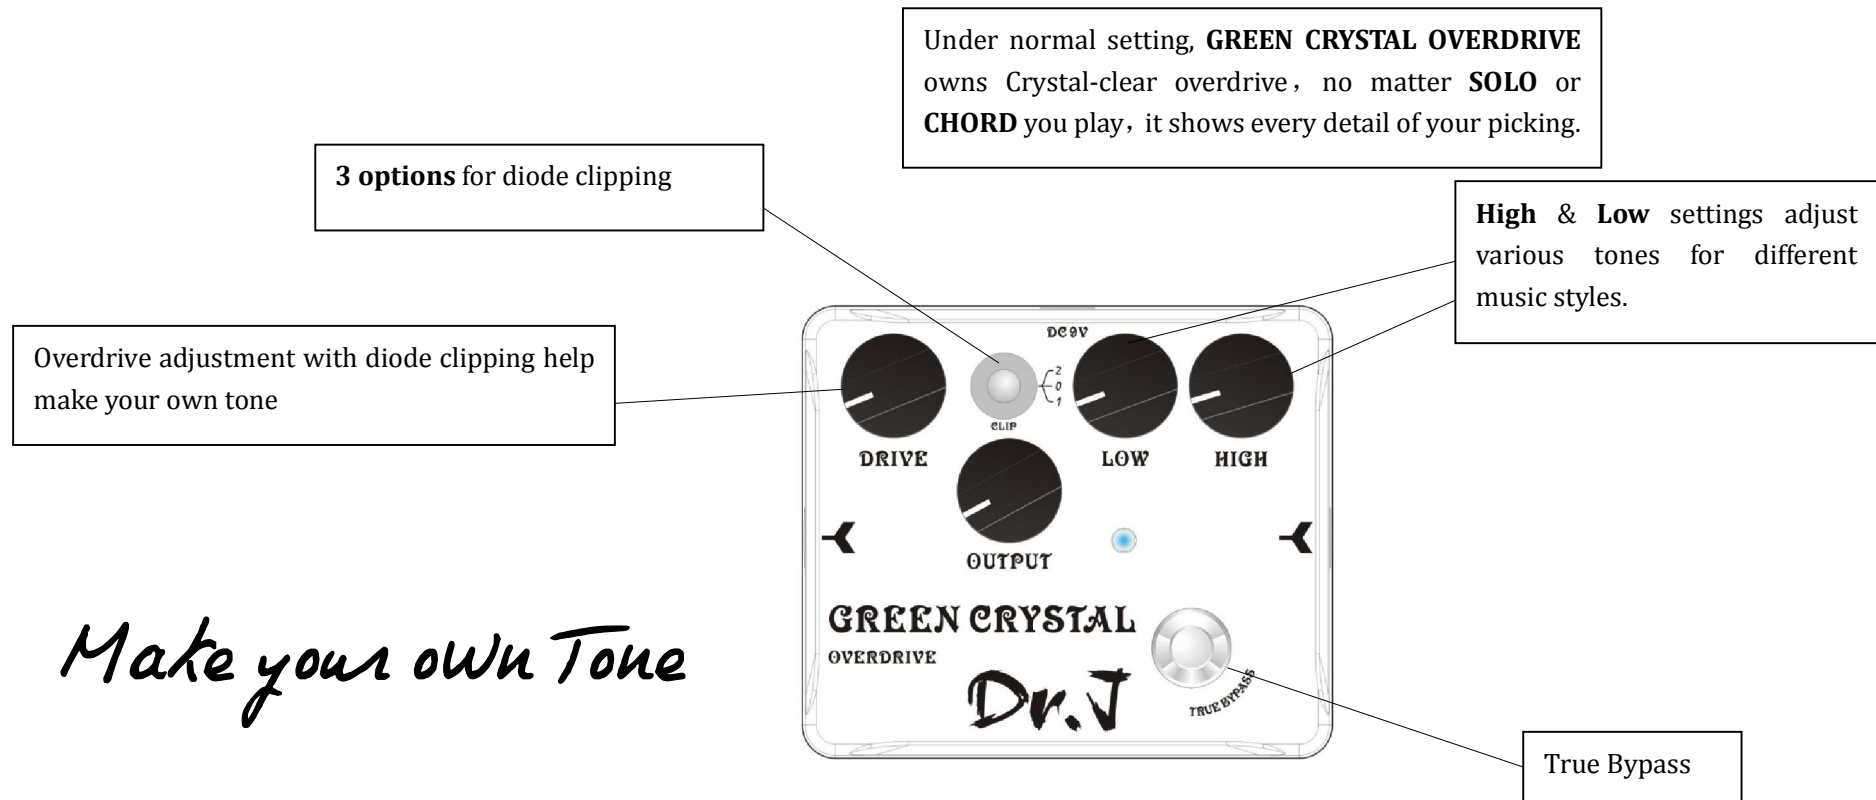

# D50 (GREEN CRYSTAL OVERDRIVE)

**TRANSPARENT TONE, GREAT ADJUSTABLE RANGE, DYNAMIC OVERDRIVE, TRUE BYPASS**

## CRYSTAL-CLEAR AND TRANSPARENT OVERDRIVE

*With years of tireless research in the vintage overdrive pedals. Dr.J creates Green Crystal Overdrive. This compact pedal delivers the characteristic overdrive tone of tube amplifiers: clear, transparent, warm and natural with a dynamic feel without any compression. High and Low frequency knobs, 3 options for diode clipping, and great adjustable tone range. You'll love the broad and natural range of frequency response. True Bypass design minimizes tone loss.*

**OVERDRIVE STOMP BOX WITH EXCELLENT DYNAMIC**