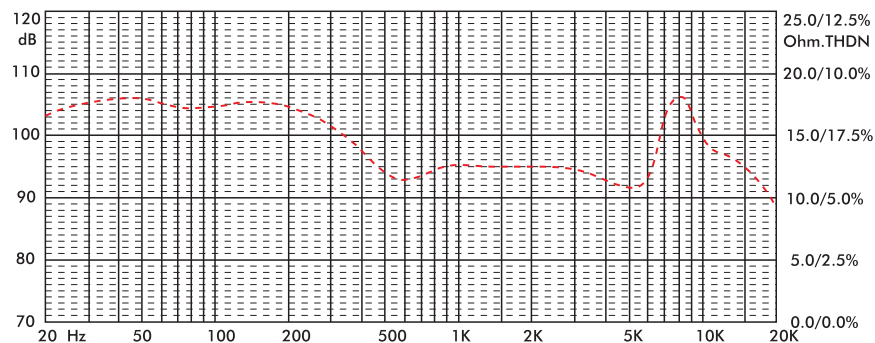

**MDH9000****Features**

- ◆ Professional and durable appearance;
- ◆ Foldable design, easy for carrying;
- ◆ Precise closed cavity structure, accurate and pure sound;
- ◆ Single-side detachable cable, easy for change;
- ◆ Top grade leather headband and earcushion enable a comfortable long time wearing;
- ◆ Rotatable earshell design for both sides;
- ◆ Newest 50mm driver match perfectly with the cavity, can reproduce the most subtle sound;
- ◆ Best choice for enjoying music, watching movies and various kind of DJ situations.

Frequency Response Graph**Specifications**

Operating Principle: Closed
Fashion: Supra-aural
Transducer Type: Dynamic
Loudhailer Diameter: ϕ 50mm
Impedance: 32 Ω
Sensitivity: 100 \pm 3dB
Frequency Response: 10Hz-30kHz
Max. Power: 1800mW
Rating Power: 300mW
Cable Length: About 3m
Plug: 3.5mm+6.3mm