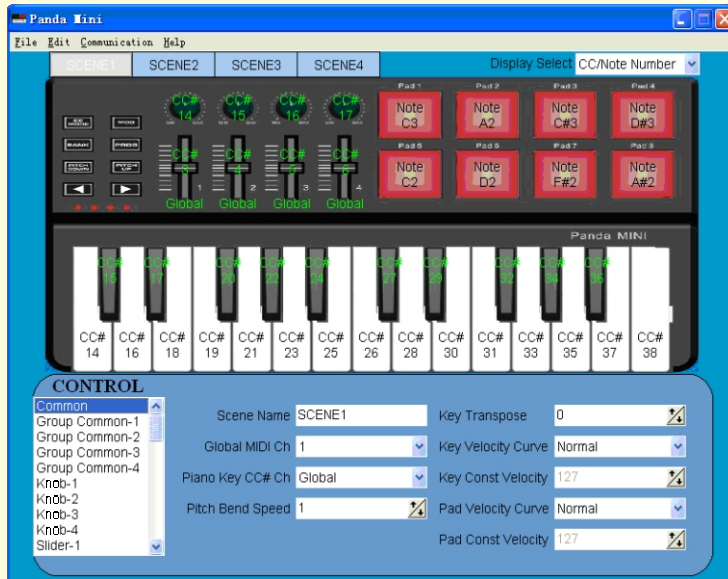

PANDA MINI

FEATURES

- 8X Trigger pads with velocity and assignable to controllers, with 3 velocity curve and one constant velocity
- 25X Keys with velocity assignable to controllers, with 3 velocity curve and one constant velocity
- 4X Assignable control knobs
- 4X Assignable control sliders
- 4X Banks for different settings
- Compatible with Win8/Win7/WinXP/WinVista and Mac OSX